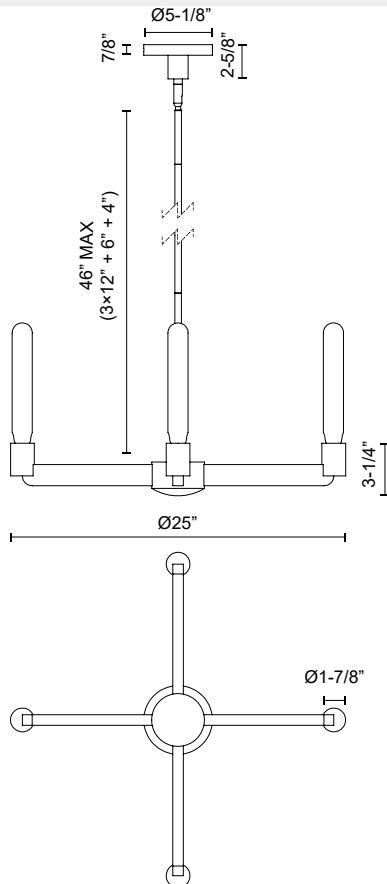

WWW.ALORAMOOD.COM

© 2023 KUZCO LIGHTING. ALL RIGHTS RESERVED.